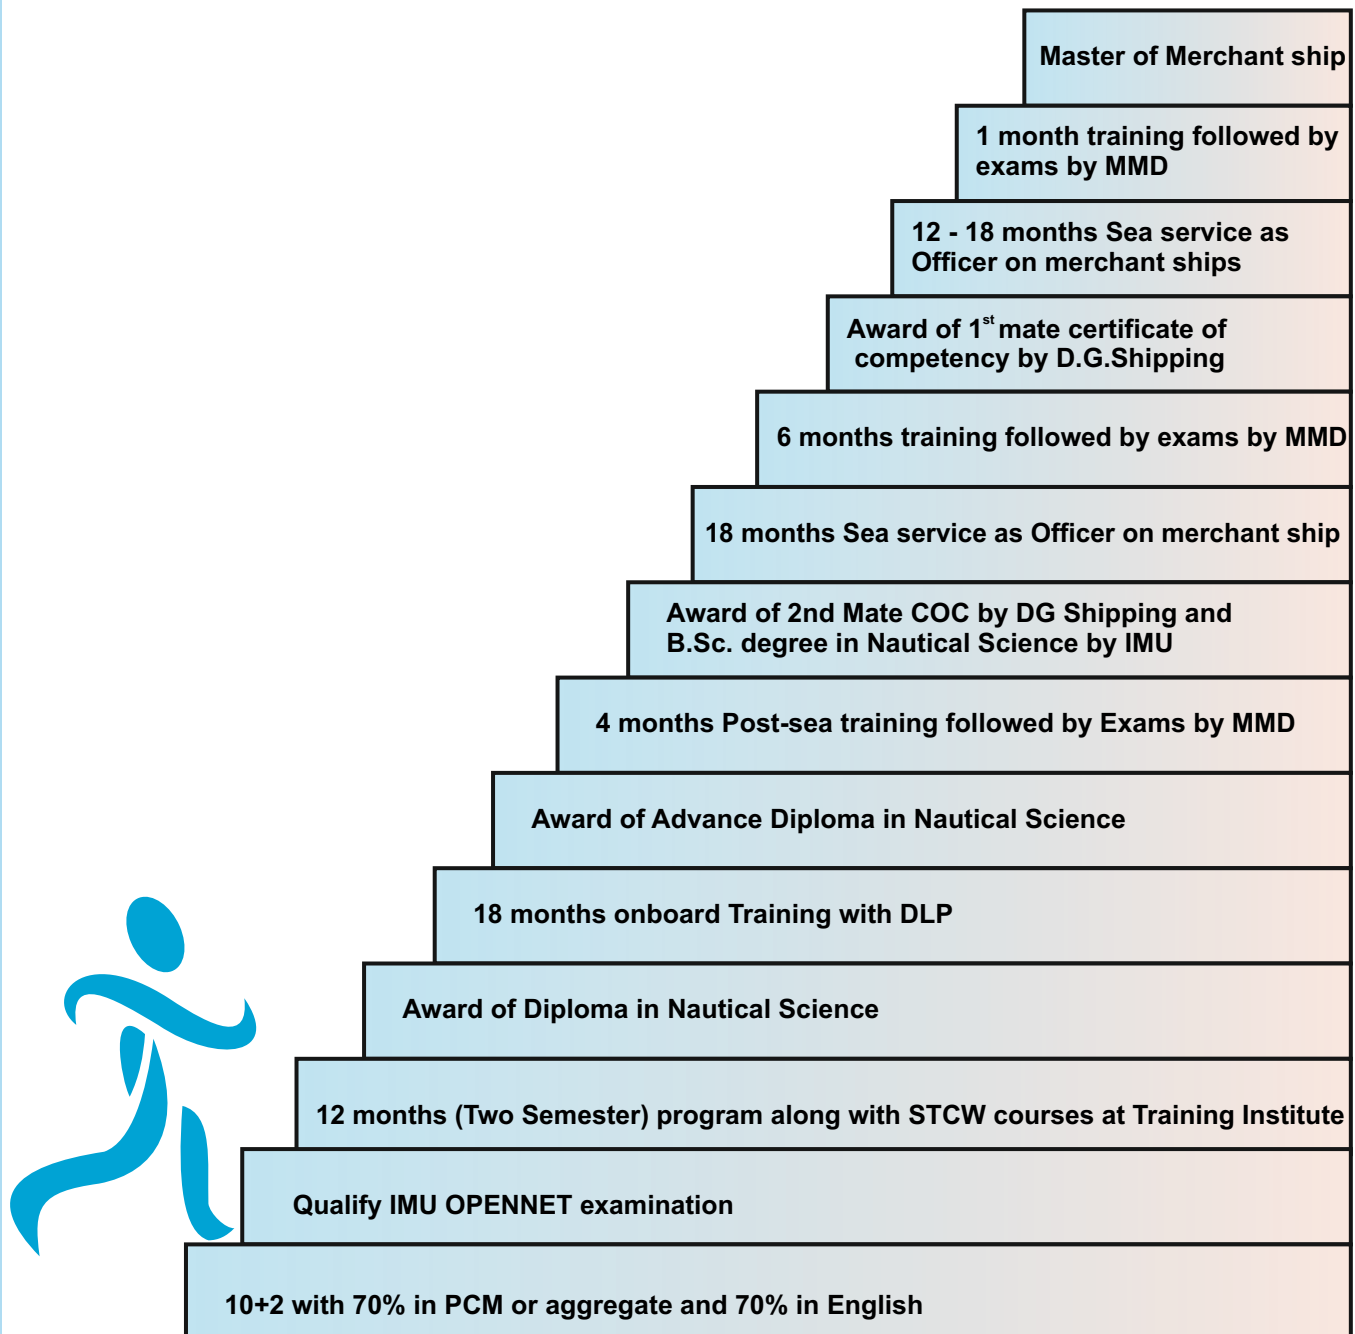

Apply online - Visit <http://training.fleetship.com/>

Registered Applicants who are found eligible will be notified by an email about the dates and venues of Company test.

ELIGIBILITY CRITERIA

Age between 17 & 20 years

Class XII scores

English	Minimum 70 %	Height	160 cms
PCM average	Minimum 70 %	Speech	Normal with no stammer
Eyesight	6/6 without aids and normal color vision		

Explore a sea-going career without limits and join on our wide network of ships spread across the world

Career Growth in Merchant Navy as a Deck officer

Note: It takes about 10 years before you can expect to command a merchant ship in international trade with a minimum sailing time of about 8 years.